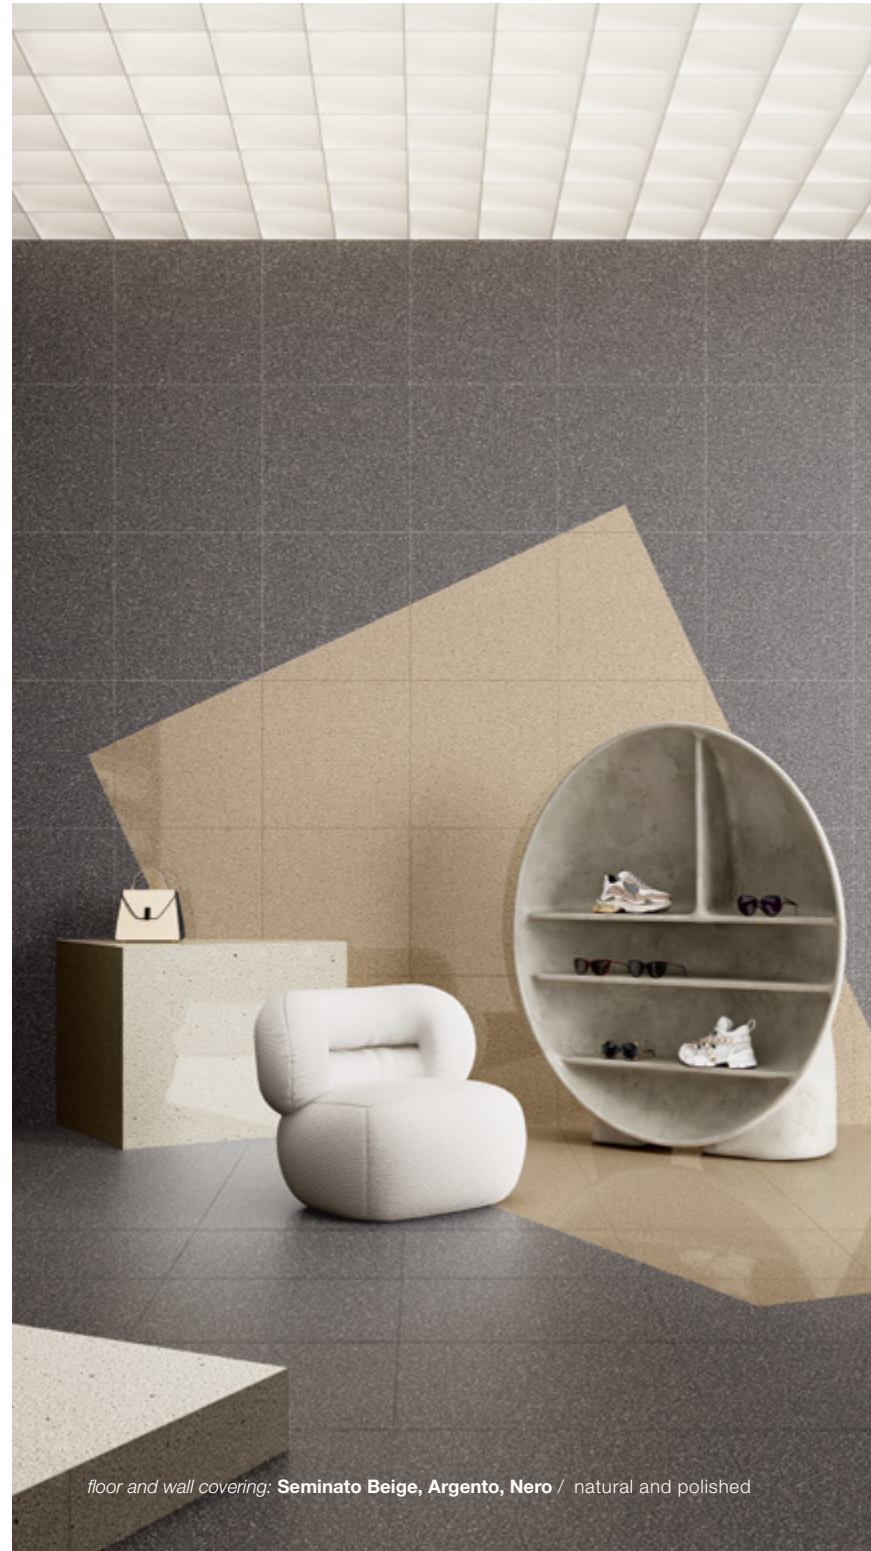

A BRAND OF  IRIS CERAMICA GROUP

floor and wall covering: **Seminato Beige, Argento, Nero** / natural and polished

floor and wall covering: **Seminato Beige, Bruno** / natural

**FIANDRE**  
ARCHITECTURAL SURFACES

**IL VENEZIANO**

floor and wall covering: **Seminato Beige** / natural and polished  
floor covering: **Seminato Argento** / polished

floor: **Seminato Beige, Nero** / natural, **Seminato Beige** / polished

**naturale R10 A+B**

*natural - matt - naturel - natural*

120x60 cm - 48"x24" in / 60x60 cm - 24"x24" in

**SPRING 2021:** 100x100 cm - 40"x40" in / 150x75 cm - 60"x30" in / 75x75 cm - 30"x30" in

**levigato**

*polished - geschliffen - poli - pulido*

120x60 cm - 48"x24" in / 60x60 cm - 24"x24" in

**SPRING 2021:** 100x100 cm - 40"x40" in / 150x75 cm - 60"x30" in / 75x75 cm - 30"x30" in